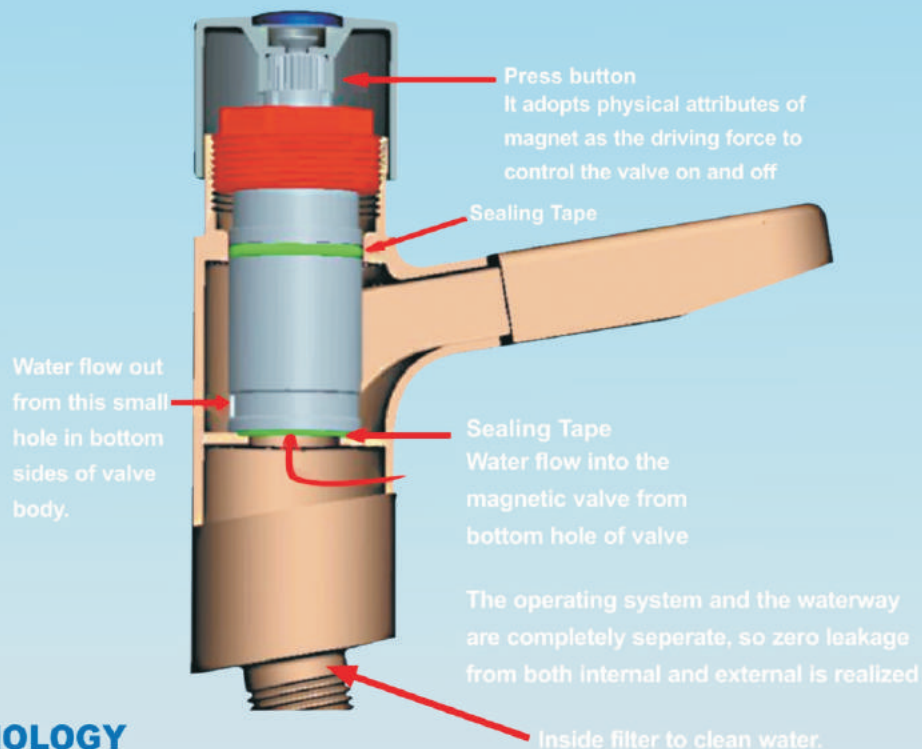

MALAYSIAN TECHNOLOGY