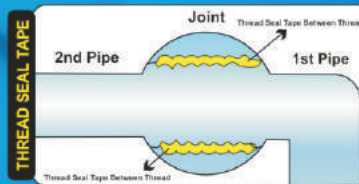

Eco Two in One Angle Cock

Cat No.	Size	₹
737	1/2"	998

TEFLON TAPE

P.T.F.E. THREAD SEAL TAPE

POLY TETRA FLUORO ETHYLENE CRUDE MATERIAL TAPE

WHY THREAD SEAL TAPE USE

Thread Seal Tape Removes All The Gaps Between Thread To Thread Minimizing & Abolishing Risk Of Any Kind Of Leakage As Shown In Figures Below: