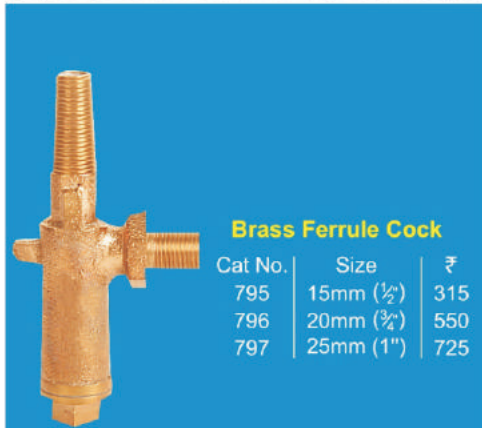

CP Brass Ball Valve (Forged)

Cat No.	Size	₹
742	15mm (1/2")	332
743	20mm (3/4")	472
744	25mm (1")	692
745	32mm (1 1/2")	1180
746	40mm (1 1/2")	1782
747	50mm (2")	2506

Brass Ball Valve (Forged)

Cat No.	Size	₹
748	15mm (1/2")	235
749	20mm (3/4")	334
750	25mm (1")	538
751	32mm (1 1/2")	882
752	40mm (1 1/2")	1262
753	50mm (2")	1880